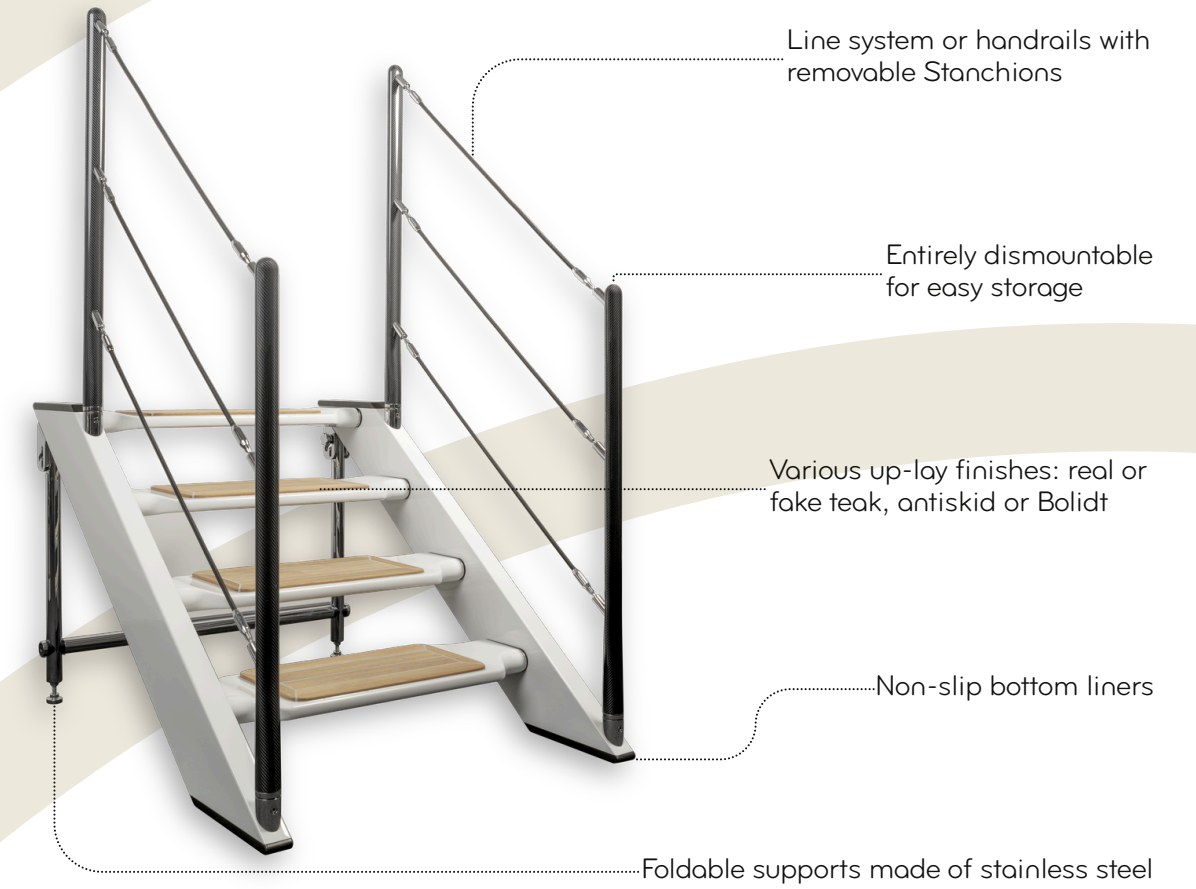

DOCKSTEPS

BOARDING IN STYLE!

Elevate your boarding experience with Tec Wire's carbon fibre Dockstep.

This bespoke yacht product combines peak functionality with a smooth finish, crafted in-house using cutting edge carbon techniques.

To meet the exact requirements of our clients, each Dockstep is fully customisable in size, design, and colour. For ultimate comfort, we also offer a self-levelling technology, ensuring a stable, horizontal step at any tide or angle. It is the perfect blend of innovation and elegance for any superyacht exterior.

PRODUCT SPECIFICATIONS

HEIGHT	Dependant on number of steps
WEIGHT	25 kg
MATERIAL	Carbon Fibre & Stainless Steel details
FINISH	Painted in colour or clear coat

Feel free to message or call us anytime if you have questions.