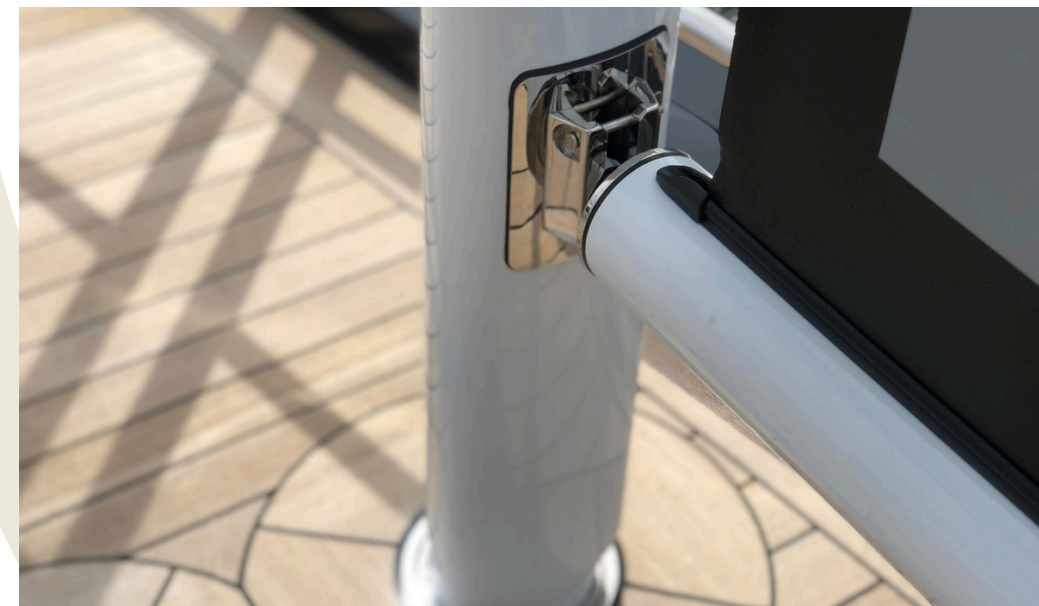

PRODUCT SPECIFICATIONS

HEIGHT According to requirements

WEIGHT Dependant on features

MATERIAL Carbon fibre, stainless steel details and netting

FINISH Painted in colour or clearcoat carbon